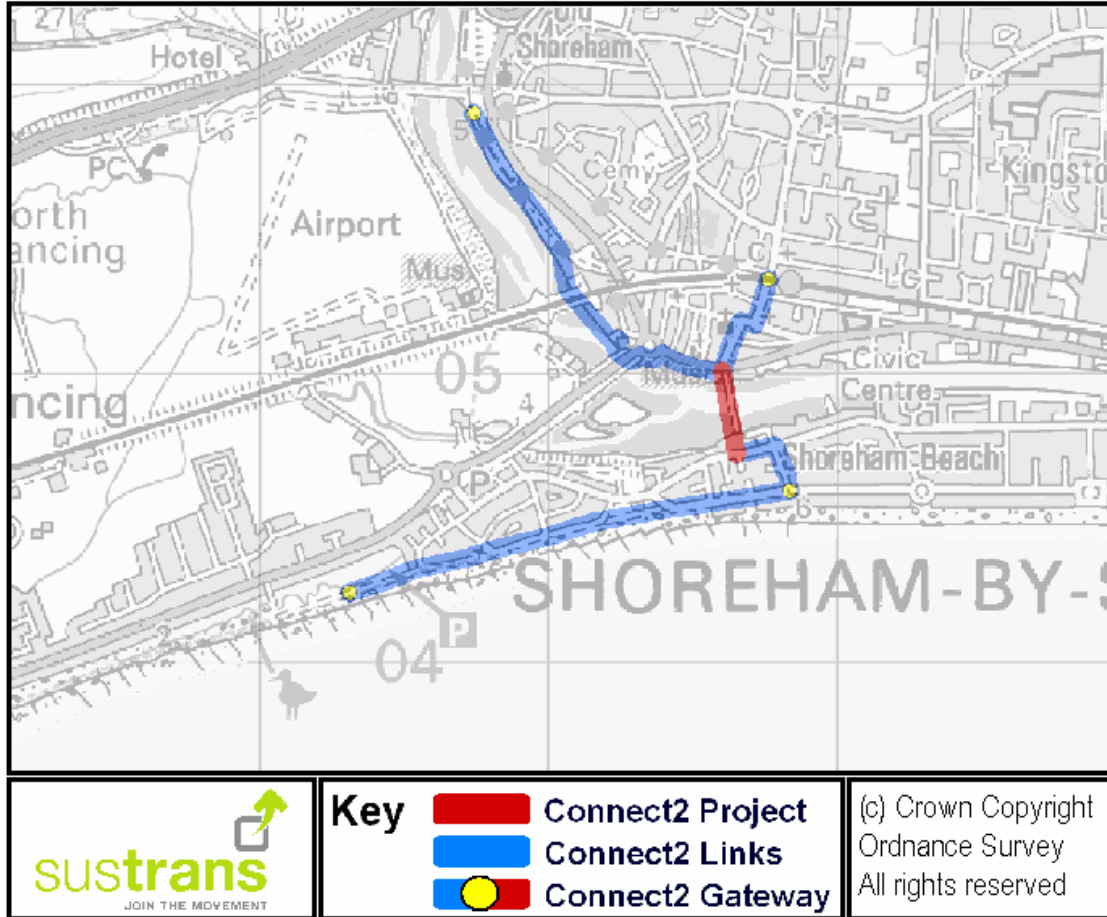

Connect2: Schematic map Shoreham, harbour crossing

This map is intended to be used as a picture of the far reaching nature of the scheme. The details of all projects are still being discussed, so this map is not a promise of where a route will go.