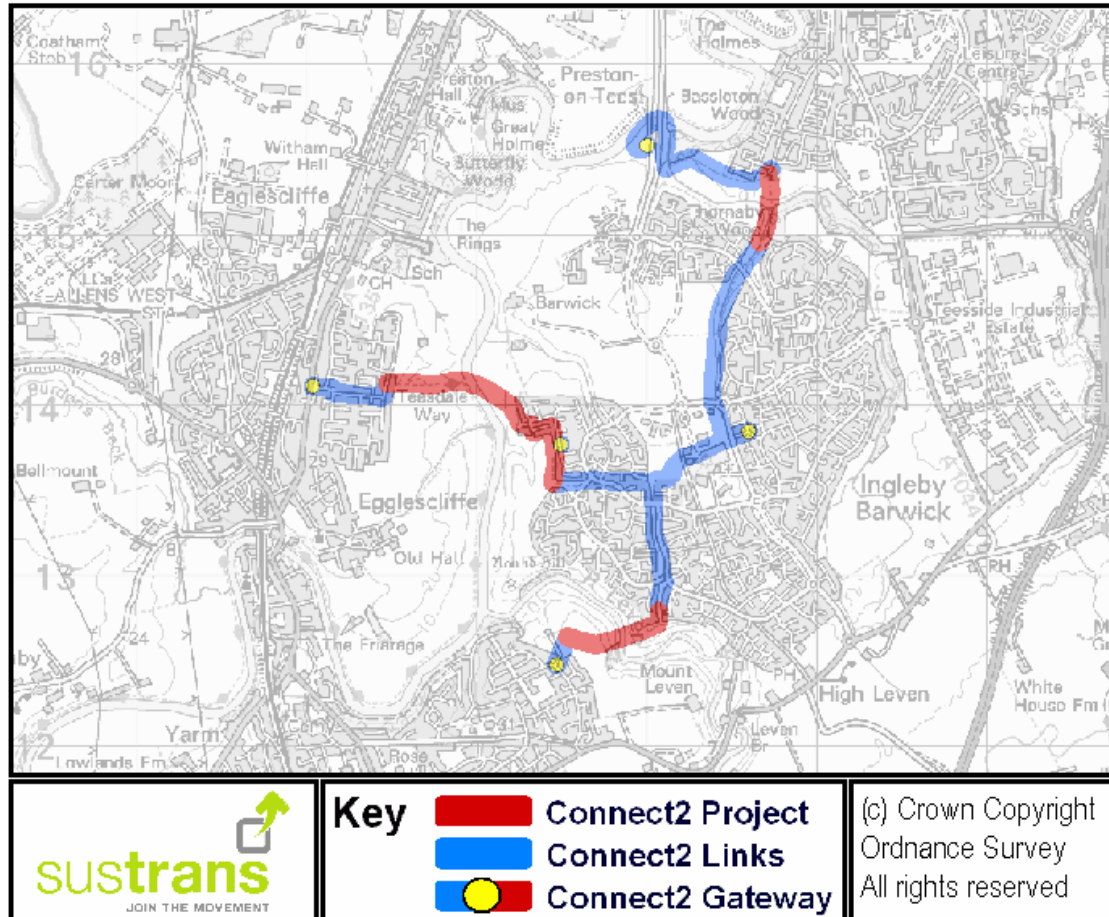

Connect2: Schematic map

Ingleby Barwick, Yarm, Egglecliffe and Thornaby

This map is intended to be used as a picture of the far reaching nature of the scheme. The details of all projects are still being discussed, so this map is not a promise of where a route will go.