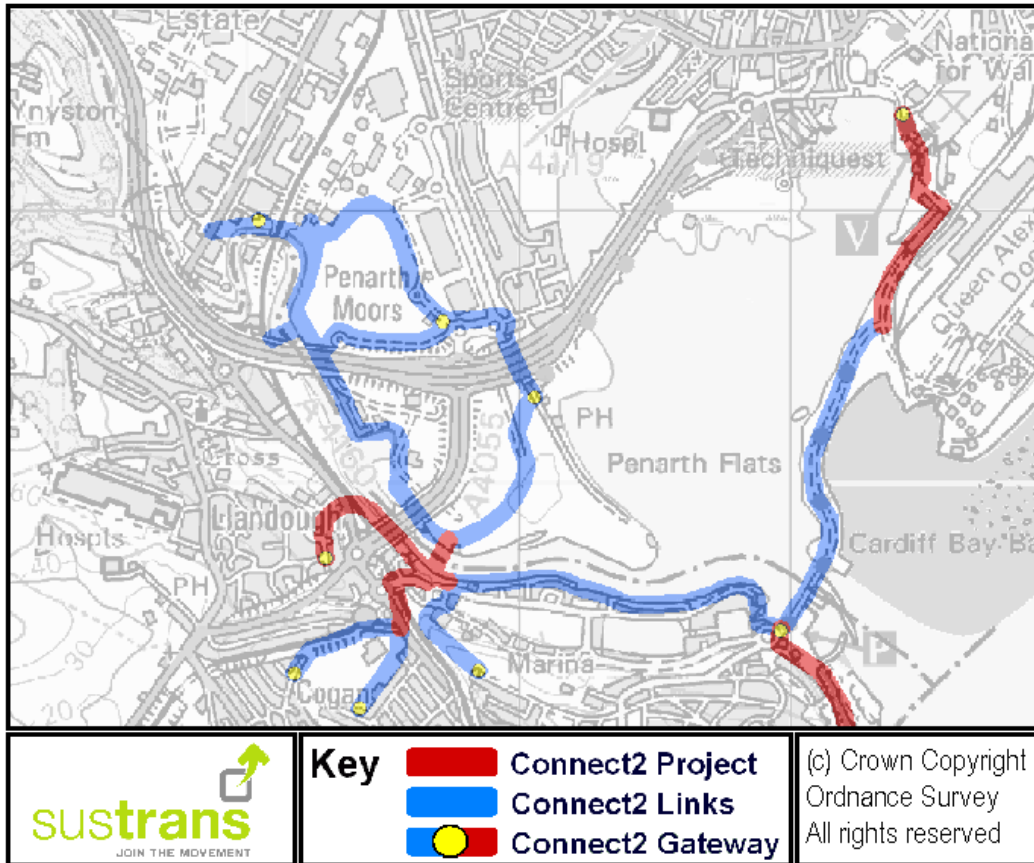

## Connect2: Schematic map Cardiff: the Ely River Connection

This map is intended to be used as a picture of the far reaching nature of the scheme. The details of all projects are still being discussed, so this map is not a promise of where a route will go.