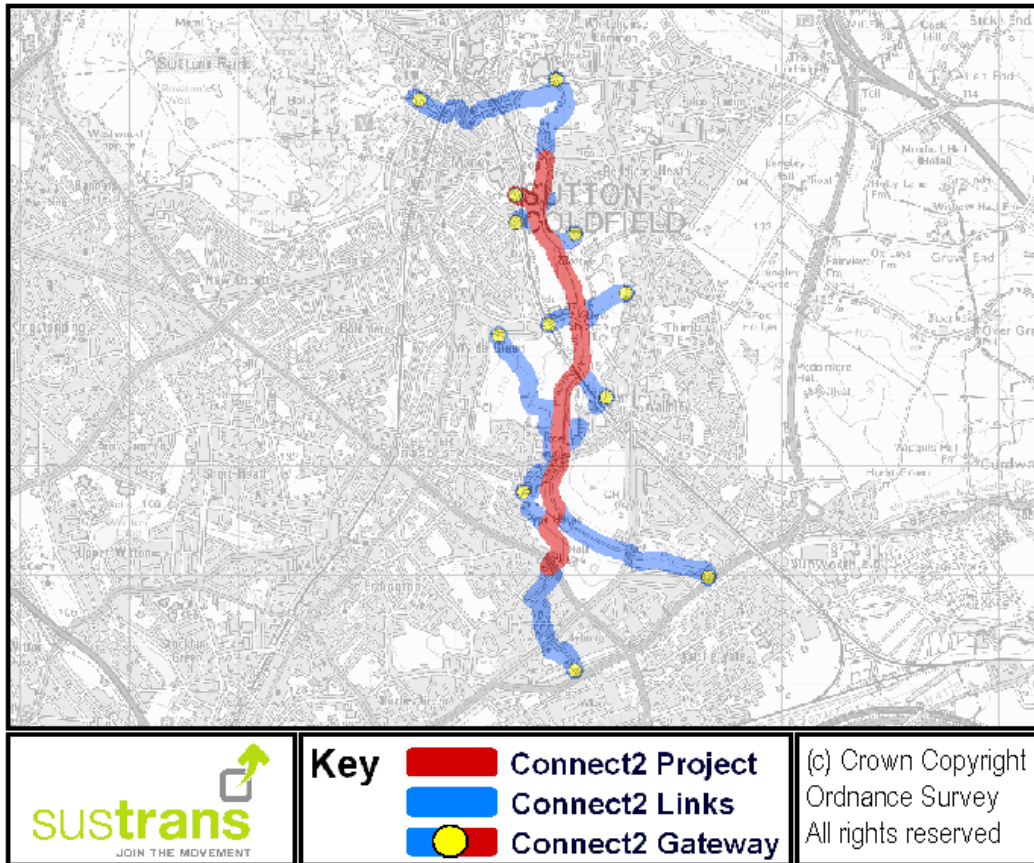

Connect2: Schematic map

Birmingham; Sutton Coldfield, and the Plants Brook Route

This map is intended to be used as a picture of the far reaching nature of the scheme. The details of all projects are still being discussed, so this map is not a promise of where a route will go.